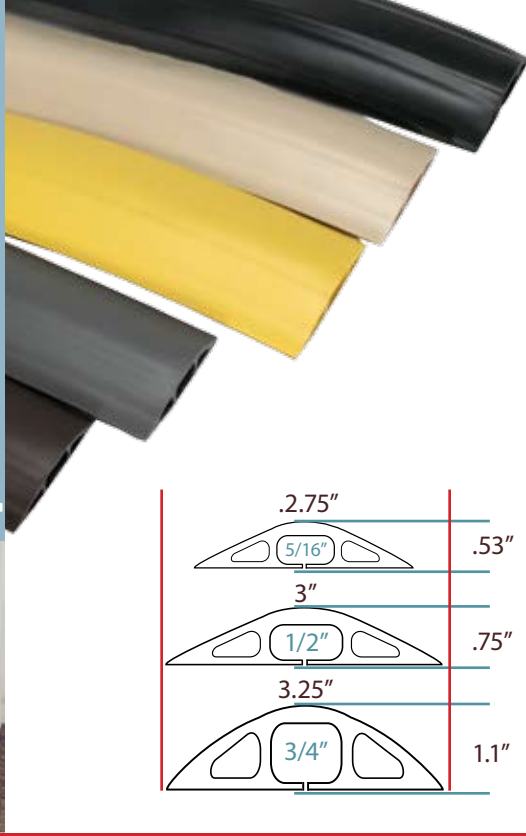

Cord Cover

Cord Cover:

Flexiduct – Flexible Cord Management Solution.

A cord and cable routing necessity! Arrange desks, furniture and equipment to maximize workplace productivity while eliminating cord hazards. Individually packaged in 6' pre-split lengths.

- Tapered profile lies flat
- Clean, attractive design
- Handles heavy foot traffic
- Permanent colors will not fade
- Easy installation