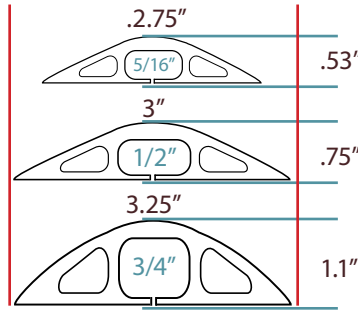

Cord Cover

Cord Cover:

Flexiduct – Flexible Cord Management Solution.

A cord and cable routing necessity! Arrange desks, furniture and equipment to maximize workplace productivity while eliminating cord hazards. Individually packaged in 6' pre-split lengths.

- Tapered profile lies flat
- Clean, attractive design
- Handles heavy foot traffic
- Permanent colors will not fade
- Easy installation

Color	5/16" Model	1/2" Model	3/4" Model
Black	CC-1	CC-21	CC-31
Brown	CC-2	CC-22	CC-32
Beige	CC-3	CC-23	CC-33
Gray	CC-4	CC-24	CC-34
Yellow	CC-6	CC-26	CC-36

Bulk Floor Duct:

Bulk floor duct is pre-split at no extra charge upon request. Double sided tape available

Model	Dimensions	Center Cord Capacity	Fits Cord Diameter	Standard Length(s)
No. 22	3.25"W x 1.1"H	1.21"W x .75"H	3/4"	5' lengths & 15' and 25' coils
No. 2	3"W x .75"H	.75"W x .5"H	1/2"	5' lengths & 15' and 25' coils
No. 1	2.75"W x .53"H	.5"W x .31"H	5/16"	10', 15' and 50' coils
Mini-Duct	2.12"W x .37"H	.37"W x .25"H	1/4"	50' coils

Nylon Cord Cover for looped Carpet – NEW PRODUCT!!

SAFCORD secures electrical cords to looped carpet.

The 'hook and loop' method replaces tape to fasten cords to low profile carpet. SAFCORD provides the lowest possible profile as it keeps cords in place. Scuffing feet and vacuums will not budge SAFCORD!

- Perfect for tradeshow booths, conference rooms and offices.
- Hugs carpet on Stairs
- 3" and 4" widths
- Easy installation

Color	3" x 6'	4" x 6'	3" x 30'	4" x 30'
Black	SC-1	SC-21	SC-31	SC-41
Blue	SC-2	SC-22	SC-32	SC-42
Gray	SC-4	SC-24	SC-34	SC-44
Yellow	SC-6	SC-26	SC-36	SC-46

SAFCORD