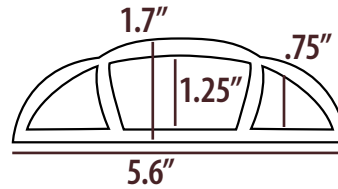

Mega Duct:

Heavy Duty Cord and Hose Cover.

Effectively routes LARGE or MULTIPLE power cords and hoses.

- Reduce Hazards
- Protect valuable cords and equipment
- Perfect for heavy foot traffic and industrial settings

Color	3' Model	5' Model
Black	MD-3 Blk	MD-5 Blk
Yellow	MD-3 Yel	MD-5 Yel

Mega Duct

Layflat Power Extensions:

Extension cord and cord cover combined into one unit!

- Safe – Made of flexible PVC moisture resistant materials and heavy duty 16 gauge cord. Rated at 13 amp, 125 volt.
- Durable – Withstands heavy foot traffic
- Attractive – Multiple color options and lengths available
- Easy Installation – ready to use, grounded AC duplex receptacles

TecDuct Layflat Extensions:

Duct and Outlet box combined for custom jack installation options!

- 1.5" deep box combined with our 5/16" Duct
- Route data, telcom, fiber, coax or sound wiring across aisles and foot traffic areas
- Telcom angled faceplates are recommended, not included
- Custom lengths available upon request, Extender boxes may be added
- Multiple colors available